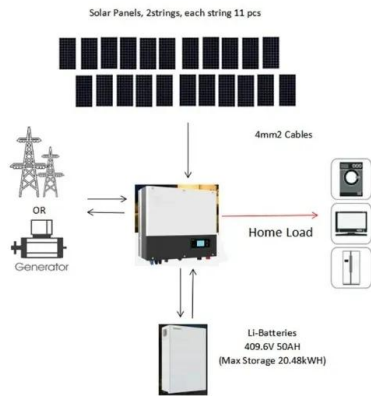

and includes any mounting or other

Steam Boiler Price in Bangladesh: Manufacturer & Supplier

Steam boiler price in Bangladesh depends on different factors, such as boiler type, capacity, fuel type, and brand. Mini industrial steam boiler prices start from BDT 260,000 for moderate steam demands. Large industrial boiler prices can reach BDT 2,500,000 for more demanding operations. Electric steam boiler prices start from BDT 130,000

Tubeless Steam Boiler manufacturer in Bangladesh

Bangladeshi Origin MEL Tubeless Steam Boiler are the most energy efficient and environment friendly boiler in Bangladesh. Reduce your energy cost by Installing this boiler! Skip to content SMS: 01714035527 , PABX: 02226601141, 02226601142, 02226601143 Home;

Towards energy sustainability: Bangladesh perspectives

To satisfy the total need of commercial energy, Bangladesh imports every year about 1.3 million