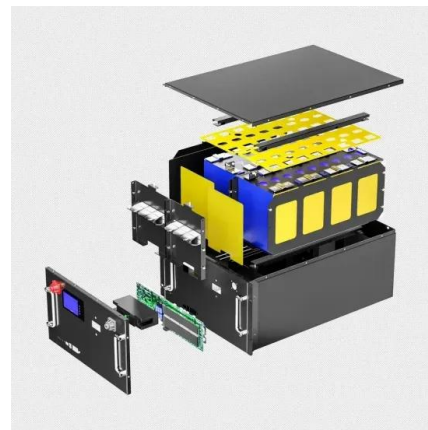

MIN2500-6000TL-XH2 , Residential Storage Inverter

Residential Storage Inverter MIN2500-6000TL-XH2. Home > Products > MIN2500-6000TL-XH2. Key Features. Core Value - Future proof battery ready - 16A DC input Current. High Yields - DC/AC Ratio up to 2.0 - Dual MPPT. Core Value - Future proof battery ready - 16A DC input Current. High Yields