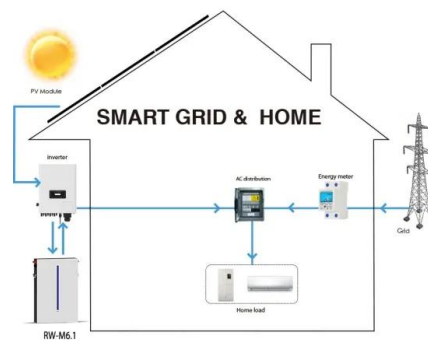

## [INGECON SUN STORAGE 3Power C Series](#)

The INGECON SUN STORAGE 3Power C Series is a three-phase bidirectional storage inverter that can be used in grid-connected and stand-alone systems. This one-of-a-kind battery inverter achieves a market-leading power density of 470 kW/m<sup>3</sup>, as it provides up to 3,660 kVA in just one power stack with a battery voltage range up to 1,300 Vdc.

## WIT 28-55K-HU/AU-US L2 , Commercial Storage Inverter , Growatt

Hybrid/Storage Inverter. 220V/208V. Home > Products > WIT 28-55K-HU/AU-US L2. Key

Features. Leading Functions - Built-in UPS and black start - 100% unbalanced output - 110% continuous AC overloading - Type II SPD on DC and AC side. High Yields - Multiple MPPTs input - DC/AC Ratio up to 2.0

## Inverters for solar PV systems + battery storage

Grid edge The interface where prosumers and consumers meet the intelligent grid. Technologies at the grid edge enable new opportunities for our energy systems. Digitalization, decentralization and decarbonization - ...

## SPH3000-6000TL-HU/AU , Residential Storage Inverter , Growatt

On-grid PV Inverter. Residential PV Inverter Commercial & Industrial PV Inverter Utility-Scale PV Inverter. Energy Storage. Residential Storage Inverter Off-Grid Storage Inverter Battery ESS Accessories. EV Charger. AC EV Charger DC EV Charger. Smart Energy Management. Monitoring GroHome Accessories