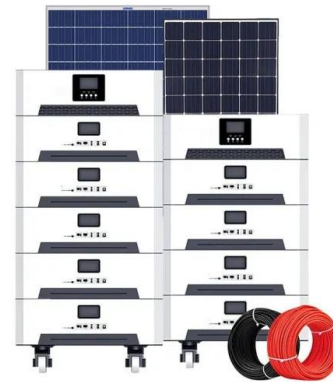

- ☒ IP65/IP55 OUTDOOR CABINET
- ☒ OUTDOOR TELECOM CABINET
- ☒ OUTDOOR ENERGY STORAGE CABINET
- ☒ 19 INCH

Designed Nigeria Container Building Prices for Sale

Nigeria container building has become a game-changer for retail outlets, offering a contemporary aesthetic that stands out from conventional storefronts. With the adaptability of Nigeria container storage, retailers can optimize their product displays and storage areas within a compact and efficient layout.

Court orders final forfeiture of warehouse, containers linked to ex ...

2 ??? Justice Dipeolu also ordered the permanent forfeiture of 54 general-purpose steel containers. The court issued the order for the final forfeiture to the Federal Government of Nigeria after the

Contact Us

For catalog requests, pricing, or partnerships, please visit:
<https://ian-solar.co.za>