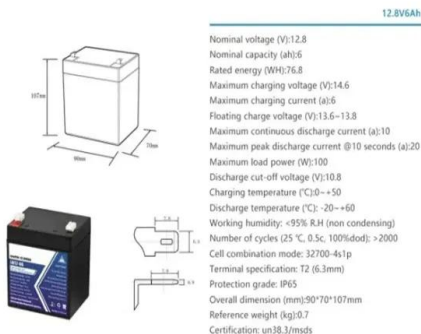

Les armoires électriques: Spelsberg

Les armoires électriques de la série GEOS peuvent évoluer à posteriori avec le besoin grâce à la gamme d'accessoires de la maison Spelsberg. Sont disponibles par exemple des plaques de montage dans différentes dimensions, des rails normés ou des cadres porteurs qui permettent d'installer des appareils de commande ou de signalisation.