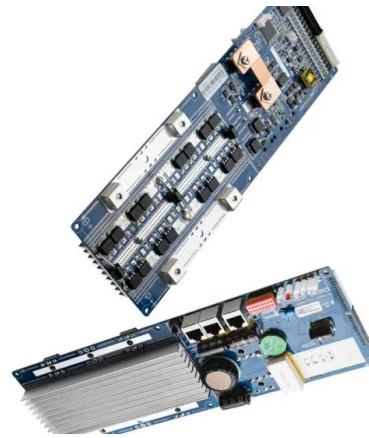

Panel Solar Monocristalino 400W Trina Solar

Vertex Módulos de ultra alta potencia para proyectos a gran escala, residencial y comercial. El panel solar monocristalino Trina Solar DE09.08 de 400W y 120 células está diseñado para altas necesidades energéticas y ofrece una garantía de 25 años de potencia lineal (12 años mínimo 90% de potencia y 25 años mínimo 84,8% de potencia).

[400W Solar Panel](#)

400W Solar Panel. Skip to content. ??Boxing Day Sale: Buy DP3 Get Free 220W Solar Panel , Dec 1 - Jan 12 New Launch EcoFlow DELTA 3 1500 EcoFlow 800W Alternator Charger Save \$499 , Dec 1 - Jan 12 Thailand (AUD \$) Timor-Leste (AUD \$) Togo (AUD \$)

[???????????? SRNE MPPT 30A](#)

With the advanced dual-peak or multi-peak tracking technology, when the solar panel is shadowed or part of the panel fails to result in multiple peaks on the I-V curve, the controller is still able to accurately track the maximum power point. ...

[EcoFlow 400W Rigid Solar Panel](#)

The 400W solar panel includes a 300mm charging cable that gives you plenty of space to mount multiple panels, maximizing solar input. High Solar Energy Conversion Made from highly efficient monocrystalline cells, the 400W rigid solar panel has an excellent efficiency rating of 23%, allowing you to charge faster than using similar-sized panels.