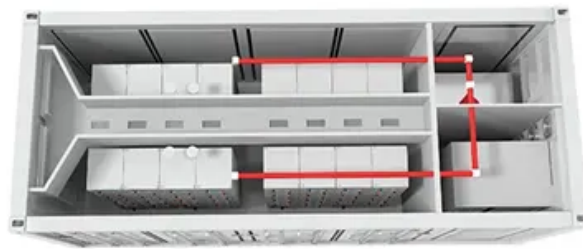

Solar Energy South Africa

The Netherlands ccl components

The Netherlands ccl components

Wallbox

Wallbox manufacture EV chargers such as the Wallbox Pulsar Max and the Wallbox Pulsar Plus. The company are dedicated to unblocking the adoption of electric vehicles (EVs) today and unlocking the possibilities of more sustainable energy use tomorrow through smarter, simpler charging and energy management solutions for all.