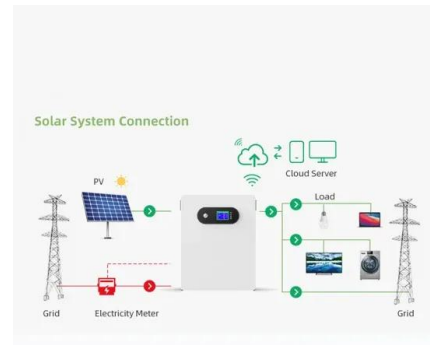

várias décadas. No entanto, assim como a evolução dos

SolarEdge Home Battery 400V

A Bateria de 400V SolarEdge Home é mais segura e está em conformidade com a norma UL9540A. Com um design mecânico aprimorado que melhora a proteção da bateria contra eventos térmicos e emissões de gases de alta temperatura, nossa nova Bateria SolarEdge Home passou no teste UL9540A, o que a torna uma das primeiras baterias residenciais a atender ao ...