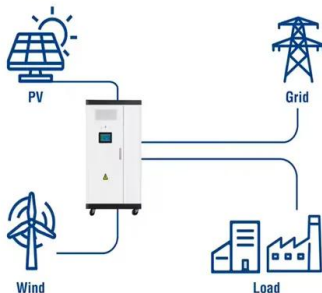

Utility-Scale ESS solutions

History of HOPPECKE

Milestones. 1927 Foundation of the company by Carl Zoellner; 1967 HOPPECKE revolutionises the market for starter batteries with the first batteries installed as standard in PP-boxes; 1973 Introduction of the Employee Equity Participation; 1976 Construction of a smelter for lead recycling in Brilon; 1977 Start of the foundation of 19 foreign subsidiaries; 1985 Hoppecke ...

Hoppecke Batteries, Inc.

All Products from the Industrial Manufacturer Hoppecke Batteries, Inc. Get detailed technical specifications, industrial applications & product reviews. Hoppecke Batteries, Inc. Hainesport, NJ 08036 USA. Products; Catalogues; Press Release; White