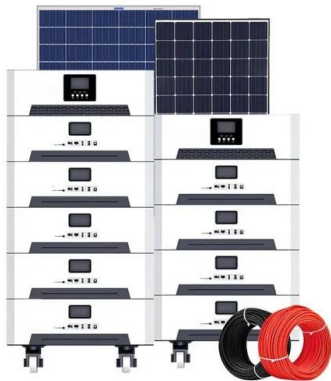

Papers; Videos; Profile. Nickel Cadmium Batteries. Lead Acid Batteries