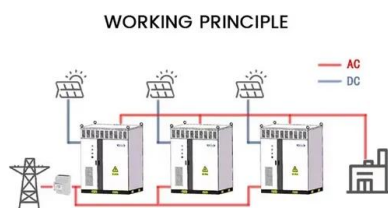

[Tongwei Solar 555Wp SF solar panel](#)

Tongwei Solar panels; Tongwei Solar 555Wp SF solar panel; Sign up for our wholesale prices! Login! Tongwei Solar 555Wp SF solar panel. Brand: Unit: pcs: Code: SOL-TWMPD-72HS-555W: Warranty: Mechanical Parameters: Cell ...