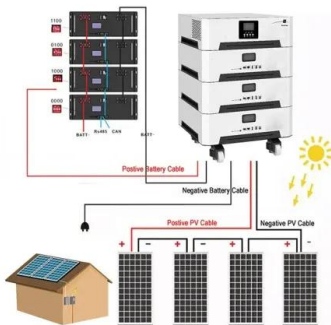

Homepage

Lots of people talk about clean energy. At Tribus, we turn those ideas into reality. Carefully, diligently, and with a clear understanding of the need to act responsibly in everything we do. We're one of the few UK businesses to have successfully ...