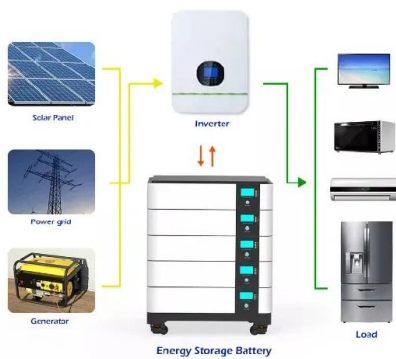

[EcoFlow 220W Bifacial Solar Panel](#)

EcoFlow 220W Bifacial Solar Panel Two in one EcoFlow's 220W Bifacial Portable Solar Panel is two in one. With a 220W primary side, and a 155W side on the back for ambient light, you can capture up to 25% more solar energy and charge your portable power station even faster. Try a

mirrored surface and you can get up to 80% more energy. Tempered glass. Built to last The ...

EcoFlow DELTA 2 + 400W Portable Solar Panel

Secure your power supply with an EcoFlow DELTA 2 solar generator bundle at home or on the go. Plug in 400W Portable Solar Panels and get up to 500W input to charge from anywhere in as fast as 3 hours. Weatherproof Each monocrystalline silicon cell is covered with ETFE film, protecting against debris, dirt, and water. With an IP68 waterproof rating, this portable solar ...