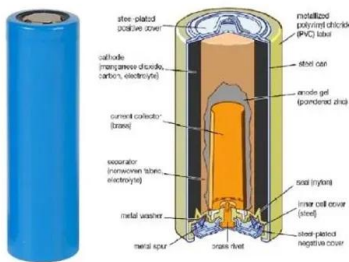

check the the specs for your specific model. You don't need to use the EcoFlow branded panels. Any panel with MC4 connectors should work. Read up on making series or parallel electrical connections, especially as it applies to solar panels.

The Ultimate Guide to EcoFlow Solar Panel Specs

With the $-0.35\%/^{\circ}\text{C}$ temperature coefficient of open circuit voltage offered by the EcoFlow 400W Rigid Solar Panel, this means that for each 1°C change in temperature, the voltage, power output, or current of your solar panel will change by 0.35%.

[EcoFlow 400W Rigid Solar Panel](#)

Buy EcoFlow 400W Rigid Solar Panel at the lowest price in Australia. Check reviews and buy EcoFlow 400W Rigid Solar Panel today. Just to be clear with everyone this 400w kit has 2x 200w panels nobody i talked to knew this so I'm just sayin . Awesome product i had one panel hooked up to a river pro and it was charging 220w into it so I