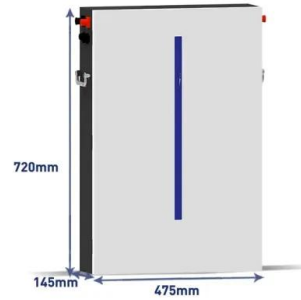

[Buy 100W Rigid Solar Panel - EcoFlow AU](#)

For example, solar panels generate more power when used during the winter than during the summer, and this is completely normal. Solar panels generally reach temperatures close to 60°C (140°F) during summer. This reduces nominal power by 10-15%, despite the higher levels of light shining on the panel. 3. The Angle of the Sunlight.