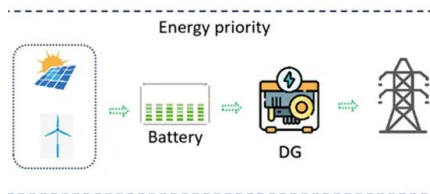

the United States at La Saj

Dishwasher hourly salaries in the United States at La Saj. Job Title. Dishwasher. Location. United States. Average salary. $15.88. Select pay period; per hour. Most common pay period for Dishwasher at this company. per day.