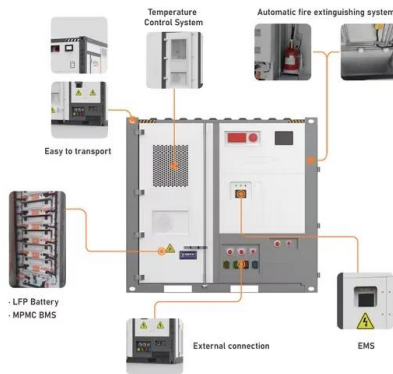

network

[LEGO Disney Specials 'Up' House 43217](#)

Endless inspiration - Give a movie fan or any kid who lives for high-flying adventures a gift full of details to inspire the imagination with this LEGO ? Disney and Pixar 'Up' House set Creativity in a box - This 598-piece set includes a partial house build with balloons, different rooms and functions, 2 minifigures, a LEGO animal figure

Global Shipping and Logistics Services , UPS

See how UPS' global shipping expertise has been making a difference for this high-end watchmaker, Oris, for over two decades. The UPS Difference. Saturday Delivery Provides Even Faster Service. UPS becomes the only carrier to offer residential deliveries without a Saturday surcharge in the top eight European markets.

LEGO® Disney Classic 'Up' House 43217 , Target Australia

Adventure awaits Disney fans aged 9 and over with this fun LEGO® ? Disney and Pixar 'Up' House (43217). The set that everyone will be talking about includes a detailed section of the iconic house with a chimney and balloons, 2 LEGO minifigures, a LEGO dog figure, a wilderness explorer backpack and an adventure book.