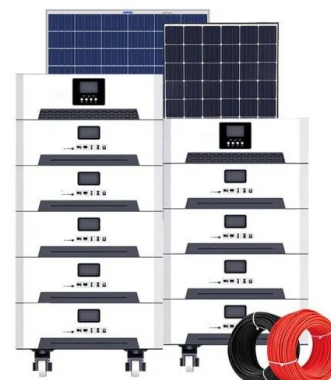

First data on community structure and trophic networks of Uvea ...

Coral reef fish communities of Uvea (Wallis and Futuna) fringing reefs, mid-lagoon reefs, inner barrier reefs and outer barrier reef slopes were studied along four transects using visual censuses