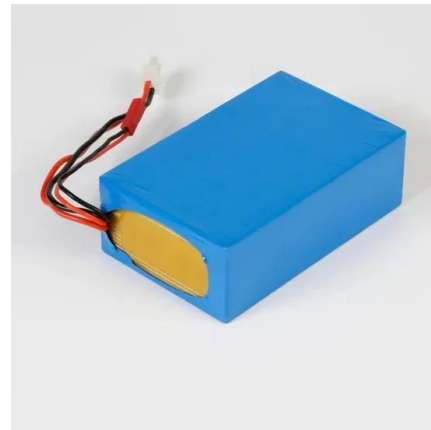

Yardstash All Weather Outdoor Storage Box, Heavy ...

Shop YardStash All Weather Outdoor Storage Box, Heavy Duty, Waterproof Storage Cabinet for Deck & Shed at Target. Choose from Same Day Delivery, Drive Up or Order Pickup. Guam, Northern Mariana Islands, Puerto Rico, ...

50-Amp 125/250V Outdoor Weatherproof 14-50R Receptacle Power Outlet Box

Shop the 50-Amp 125/250V Outdoor Weatherproof 14-50R Receptacle Power Outlet Box for EV, RV and Motor Homes at Sonic Electric today! 50A receptacle box designed for outdoor use. Unlike the standard 66500 NEMA 14-50R outlet, the 66500M comes built into a heavy-duty lockable enclosure made from thermoplastic material.