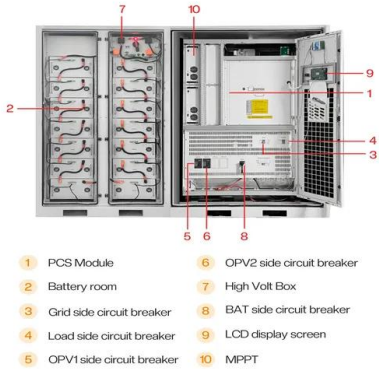

## What is the foldable photovoltaic glue board

- 1 PCS Module
- 2 Battery room
- 3 Grid side circuit breaker
- 4 Load side circuit breaker
- 5 OPV1 side circuit breaker
- 6 OPV2 side circuit breaker
- 7 High Volt Box
- 8 BAT side circuit breaker
- 9 LCD display screen
- 10 MPPT