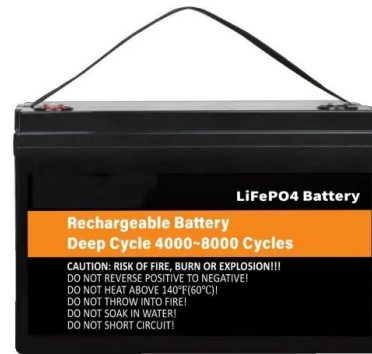

Outdoor Battery Box Enclosures and Cabinets

A range of outdoor energy storage battery cabinets and outdoor lithium battery cabinets are available in standard and custom configurations, can be pole-mounted or ground-mounted . They are suitable for indoor and outdoor ...