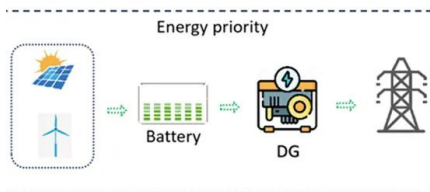

Q.PEAK DUO XL-G11 SERIES

Bifacial Q.ANTUM solar cells make efficient use of light shining on the module rear-side for radically improved LCOE. Bifacial energy yield gain of up to 20 % The ideal solution for: Ground mounted solar panels Long-term yield security with Anti LeTID and Anti PID Technology2, Hot-Spot Protect. Enduring high performance