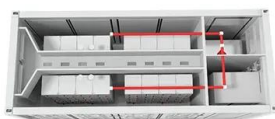

[Q.TRON XL-G2/BFG](#)

The high-performance bifacial module, Q.TRON XL-G2/BFG, utilizing Qcells' latest N-type technology, is the ideal solution for C& I and utility scale applications. With a high efficiency of up to 22.7% and yields of up to 635Wp, Q.TRON ...