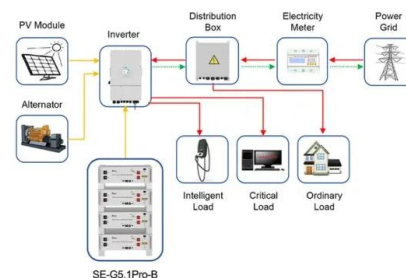

Standard Solar Panel Sizes And Wattages (100W-500W Dimensions)

96-cell solar panel size. The dimensions of 96-cell solar panels are as follows: 41.5 inches long, and 63 inches wide. That's a 63×41.5 solar panel. This form is a bit shorter but wider. This is ...

SE-G5.1Pro-B
Application scenarios of energy storage battery products